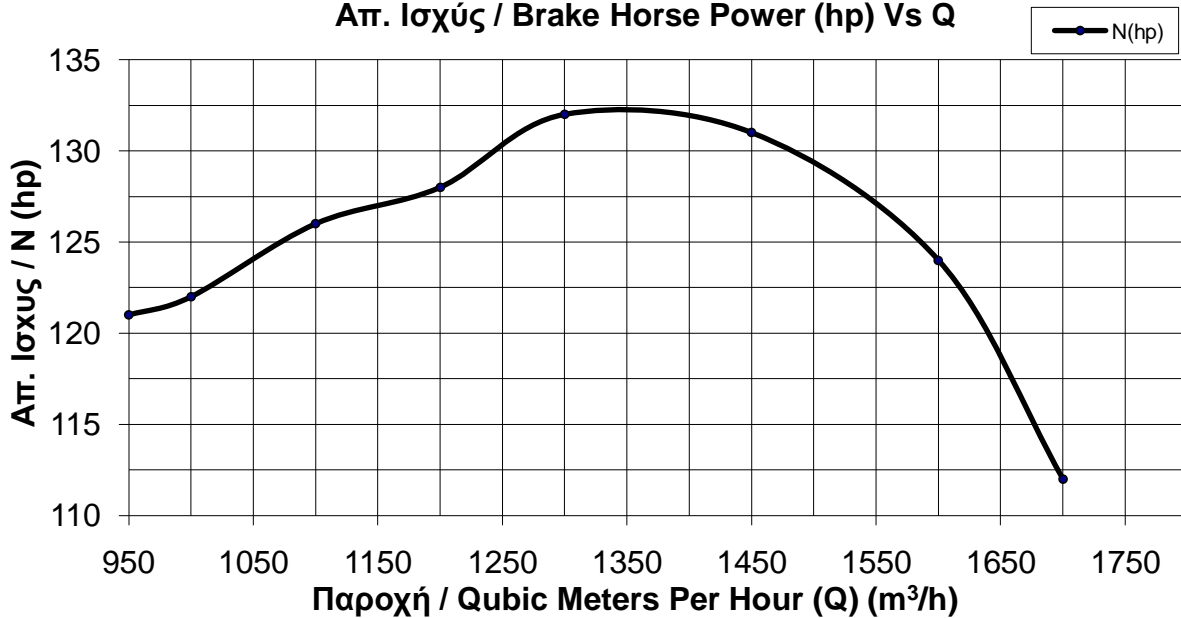

Απ. Ισχύς / Brake Horse Power (hp) Vs Q

Impeller Data

Impeller Model:	
Type:	closed
Internal Diameter	
Outside Diameter	
Number Of Vanes	
Impeller Material	
Impeller Weight:	

Bowl Data

Bowl Model	
Outside Diameter	455
Shaft Size	1 1/2"
Standard	
Maximum	
Shaft alignment in Bowl	
Bowl Weight