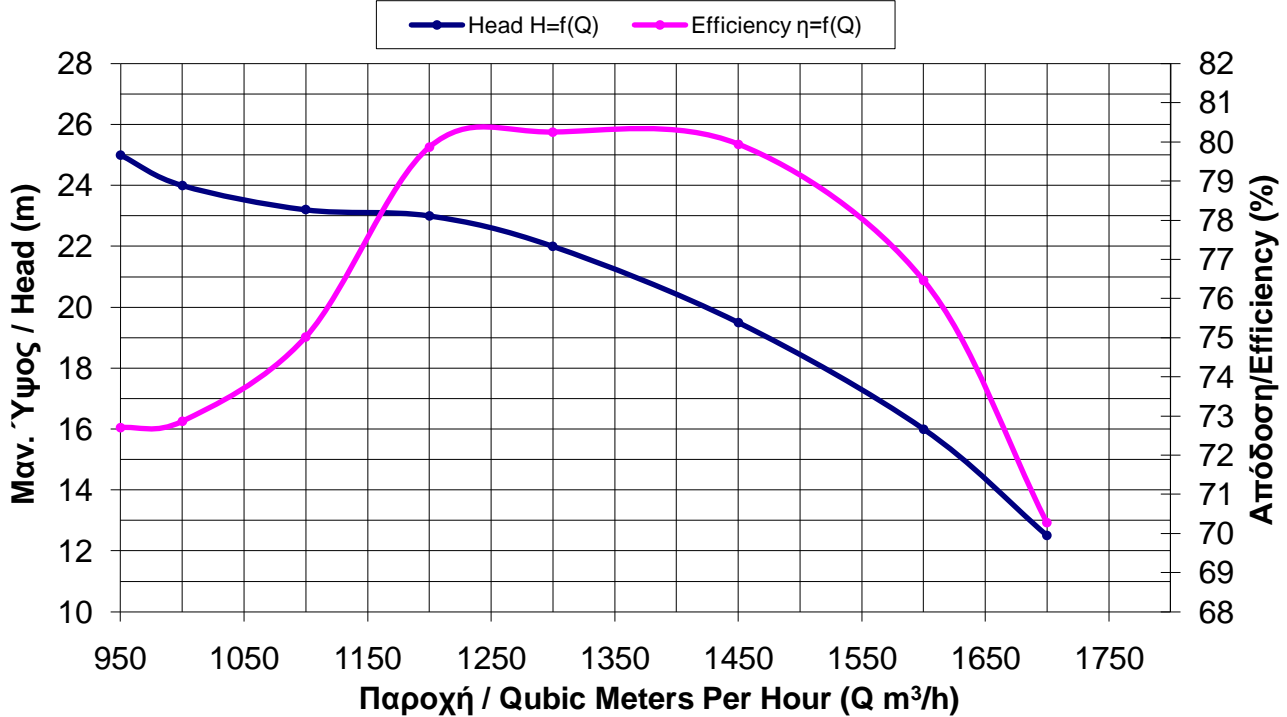

## Καμπύλες Απόδοσης / Performance Curves

Type:

**18KHKB**

RPM:

**1450**

*For One (1) Bowl-Stage - Standard Construction*

*September 2005*

### Καμπύλη Απόδοσης / Performance Curve For Stage 18KHKB

#### Bowl Data

Bowl Model	
Outside Diameter	455
Shaft Size	1 1/2"
Standard	
Maximum	
Shaft alignment in Bowl	
Bowl Weight	